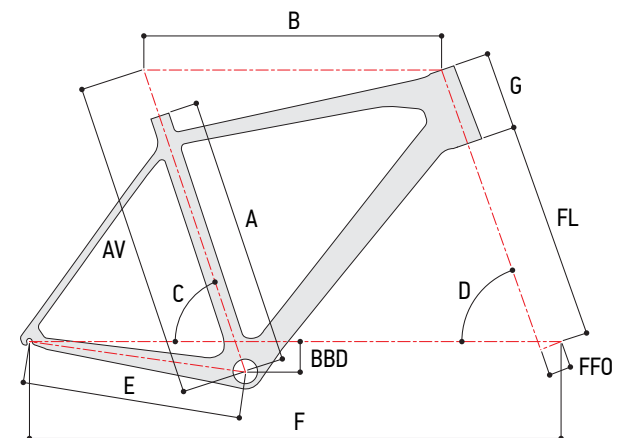

E-SPORT

		ERX 590/ ERX 590 LADY				EXP 909		
FRAME SIZE		16.5"(S)	18.0"(M)	19.0"(L)	21.5"(XL)	17.5"(M)	19.0"(L)	21.0"(XL)
SEAT TUBE LENGTH (MM)	A	420	457	483	546	457	508	559
EFFECTIVE TOP TUBE LENGTH (MM)	B	575	585	590	610	590	610	630
SEAT TUBE ANGLE	C	74°	74°	73.5°	73°	72.4°	72.4°	72.4°
HEAD TUBE ANGLE	D	70°	70°	70°	71°	70°	70°	70v
CHAINSTAY LENGTH (MM)	E	445	445	445	445	444	444	444
HEAD TUBE LENGTH (MM)	G	160	160	140	160	120	120	140
FORK LENGTH (MM)	FL	410	410	410	410	503	503	503
FRONT FORK OFF SET	FFO	40	40	40	40	44	44	44
BB DROP (MM)	BBD	65	65	65	65	60	60	60
BB SHELL SIZE	BB	Shimano StePS Drive Unit				Shimano StePS Drive Unit		
HEAD TUBE SIZE	HS	FSA NO.42B/CUP-1				BC 1-1/8" *1.5" FSA NO.57E		
SEAT POST DIAMETER (MM)	SP	27.2	27.2	27.2	27.2	31.6	31.6	31.6
SEAT CLAMP DIAMETER (MM)	SC	31.8	31.8	31.8	31.8	34.9	34.9	34.9
FRONT DERAILLEUR DIAMETER (MM)	FD	31.8	31.8	31.8	31.8			
HANDLEBAR WIDTH (MM)		660	660	660	660	700	700	700
STEM LENGTH (MM)		90	90	110	110	70	90	110
CRANK LENGTH (MM)		170	170	175	175	170	175	175
SEATPOST LENGTH (MM)		300	300	350	350	350	350	350

YOUR OPTIMAL FRAME SIZE

FRAME SIZES

MTB / CROSS / WOMAN / E-SPORT						
size	XS	S	M	L	XL	XXL
frame size	13"/14"	15.5"/16"/16.5"/16.5"L	17.5"/18"/18"L	19"/19.5"/20"	21"/21.5"/22"	23"
recommended rider height	145-165 cm	160-170 cm	170-180 cm	180-190 cm	190-200 cm	195-205 cm

ROAD / X-ROAD					
size	XS	S	M	L	XL
frame size	50 cm	52 cm	54 cm	56 cm	58 cm
recommended rider height	160-175 cm	170-180 cm	175-185 cm	180-190 cm	185-200cm

JUNIOR / KIDS					
size	12"	16"	20"	24"	26"
recommended rider age	age 2-3	age 3-5	age 4-9	age 8-13	age 10-16
recommended rider height	70-95 cm	85-110 cm	100-135 cm	130-155 cm	145-165 cm

HEIGHT TO SIZE CONVERTER

RIDER'S HEIGHT	145	150	155	160	165	170	175	180	185	190	195	200	205	
MTB CROSS WOMEN	XS			S			M			L			XL	
ROAD				XS			S			M			L	

RIDER'S HEIGHT	70	75	80	85	90	95	100	105	110	115	120	125	130	135	140	145	150	155	160	165
KIDS JUNIOR	12			16			20			24			26							