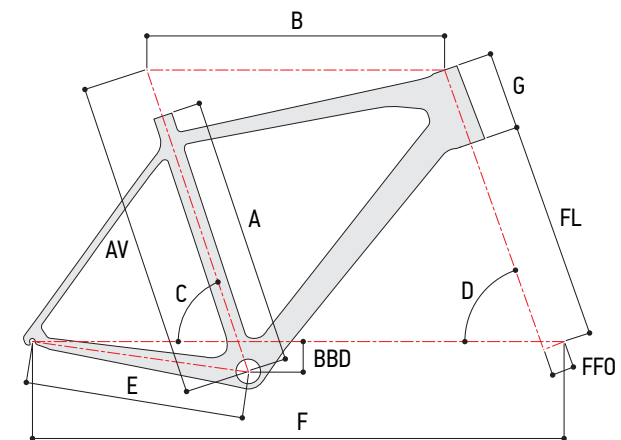

CROSS

		RX 590/570/530/520/510					
FRAME SIZE		16.5"(L)	18.0"(M)	16.5"(S)	19.0"(L)	21.5"(XL)	23.0"(XXL)
SEAT TUBE LENGTH (MM)	A	420	457	420	483	546	584
EFFECTIVE TOP TUBE LENGTH (MM)	B	575	585	570	590	610	630
SEAT TUBE ANGLE	C	74°	74°	74°	73.5°	73°	73°
HEAD TUBE ANGLE	D	70°	70°	69°	70°	71°	71,5
CHAINSTAY LENGTH (MM)	E	445	445	445	445	445	445
HEAD TUBE LENGTH (MM)	G	160	160	120	140	160	180
FORK LENGTH (MM)	FL	430	430	430	430	430	430
FRONT FORK OFF SET	FFO	40	40	40	40	40	40
WHEELBASE (MM)	F	1081	1091	1085	1089	1094	1109
BB DROP (MM)	BBD	65	65	65	65	65	65
BB SHELL SIZE	BB	TH-No42/ABC-MT					
HEAD TUBE SIZE	HS	IHS 1-1/8" ID44.0/OD50.0 mm					
SEAT POST DIAMETER (MM)	SP	27.2	27.2	27.2	27.2	27.2	27.2
SEAT CLAMP DIAMETER (MM)	SC	31.8	31.8	31.8	31.8	31.8	31.8
FRONT DERAILLEUR DIAMETER (MM)	FD	31.8	31.8	31.8	31.8	31.8	31.8
HANDLEBAR WIDTH (MM)		660	660	660	660	660	660
STEM LENGTH (MM)		90	90	90	110	110	110
CRANK LENGTH (MM)		170	170	170	175	175	175
SEATPOST LENGTH (MM)		300	300	350	350	350	350

YOUR OPTIMAL FRAME SIZE

FRAME SIZES

MTB / CROSS / WOMAN / E-SPORT						
size	XS	S	M	L	XL	XXL
frame size	13"/14"	15.5"/16"/16.5"/16.5"L	17.5"/18"/18"L	19"/19.5"/20"	21"/21.5"/22"	23"
recommended rider height	145-165 cm	160-170 cm	170-180 cm	180-190 cm	190-200 cm	195-205 cm

ROAD / X-ROAD					
size	XS	S	M	L	XL
frame size	50 cm	52 cm	54 cm	56 cm	58 cm
recommended rider height	160-175 cm	170-180 cm	175-185 cm	180-190 cm	185-200cm

JUNIOR / KIDS					
size	12"	16"	20"	24"	26"
recommended rider age	age 2-3	age 3-5	age 4-9	age 8-13	age 10-16
recommended rider height	70-95 cm	85-110 cm	100-135 cm	130-155 cm	145-165 cm

HEIGHT TO SIZE CONVERTER

RIDER'S HEIGHT	145	150	155	160	165	170	175	180	185	190	195	200	205			
MTB CROSS WOMEN	XS			S			M			L			XL			
	XS						S			M						
	XS									S			L		XL	
	XS						S			M						
	XS									S			L		XL	
ROAD	XS			S			M			L			XL			
	XS						S			M						
	XS									S			L		XL	
	XS						S			M						
	XS									S			L		XL	