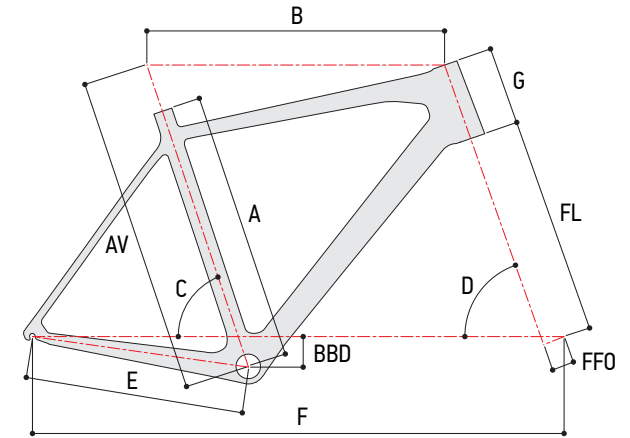

JUNIOR & KIDS

		RX 24 PAINT
FRAME SIZE		24"
SEAT TUBE LENGTH (MM)	A	280
EFFECTIVE TOP TUBE LENGTH (MM)	B	525
SEAT TUBE ANGLE	C	73°
HEAD TUBE ANGLE	D	71°
FORK LENGTH (MM) RIGID	FL	350
CHAINSTAY LENGTH (MM)	E	410
HEAD TUBE LENGTH (MM)	G	100
WHEELBASE (MM)	F	991
BB DEPTH (MM)	BBD	25
BB SHELL SIZE	BB	BC 1.37"x24TPI / 68 mm
HEAD TUBE SIZE	HS	BBC 1-1/8" ID34.0/OD41 mm
SEAT POST DIAMETER (MM)	SP	27.2
SEAT CLAMP DIAMETER (MM)	SC	31.8
FRONT DERAILLEUR DIAMETER (MM)	FD	31.8
HANDLEBAR WIDTH (MM)	FD	560/R20
STEM LENGTH (MM)		60
CRANK LENGTH (MM)		160
SEATPOST LENGTH (MM)		300

		TEAM 16 / RACER 16 / PAINT 16
SEAT TUBE LENGTH (MM)	A	250
EFFECTIVE TOP TUBE LENGTH (MM)	B	382
SEAT TUBE ANGLE	C	71°
HEAD TUBE ANGLE	D	71°
CHAINSTAY LENGTH (MM)	E	280
HEAD TUBE LENGTH (MM)	G	100
WHEELBASE (MM)	F	682
BB DEPTH (MM)	BBD	-5
BB SHELL SIZE	BB	BC 1.37"x24TPI / 68 mm
HEAD TUBE SIZE	HS	JIS 1" ID30.0/OD37.0 mm
SEAT POST DIAMETER (MM)	SP	27.2
SEAT CLAMP DIAMETER (MM)	SC	31.8
FRONT DERAILLEUR DIAMETER (MM)		
HANDLEBAR WIDTH (MM)		460
STEM LENGTH (MM)		40
CRANK LENGTH (MM)		102
SEATPOST LENGTH (MM)		220

YOUR OPTIMAL FRAME SIZE

FRAME SIZES

MTB / CROSS / WOMAN / E-SPORT						
size	XS	S	M	L	XL	XXL
frame size	13"/14"	15.5"/16"/16.5"/16.5"L	17.5"/18"/18"L	19"/19.5"/20"	21"/21.5"/22"	23"
recommended rider height	145-165 cm	160-170 cm	170-180 cm	180-190 cm	190-200 cm	195-205 cm

ROAD / X-ROAD					
size	XS	S	M	L	XL
frame size	50 cm	52 cm	54 cm	56 cm	58 cm
recommended rider height	160-175 cm	170-180 cm	175-185 cm	180-190 cm	185-200cm

JUNIOR / KIDS					
size	12"	16"	20"	24"	26"
recommended rider age	age 2-3	age 3-5	age 4-9	age 8-13	age 10-16
recommended rider height	70-95 cm	85-110 cm	100-135 cm	130-155 cm	145-165 cm

HEIGHT TO SIZE CONVERTER

RIDER'S HEIGHT	145	150	155	160	165	170	175	180	185	190	195	200	205				
MTB CROSS WOMEN	XS			S			M			L			XL				
	XS					S					M			L			
	XS							S			M			L			
	XS									S			M		L		
	XS											S		M		L	

RIDER'S HEIGHT	70	75	80	85	90	95	100	105	110	115	120	125	130	135	140	145	150	155	160	165
KIDS JUNIOR	12			16			20			24			26							
	12					16					20					24				
	12							16			20			24			26			
	12									16			20			24		26		
	12											16		20		24		26